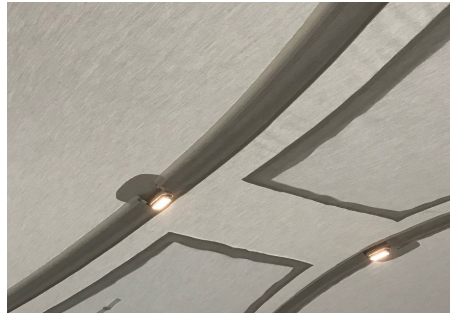

IMPORTANT: The customer is responsible for making the 12v connection to the boats electrical system.

Tecsew Limited
Unit E3 Eagle Building
Daedalus Park
Daedalus Drive
Lee-on-the-Solent
Hampshire PO13 9FX

T: 02392 556548 M: 07790 362406 E: sales@tecsew.com W: www.tecsew.com

Registered in England 4618311 VAT No: 503 6447 64

www.tecsew.com